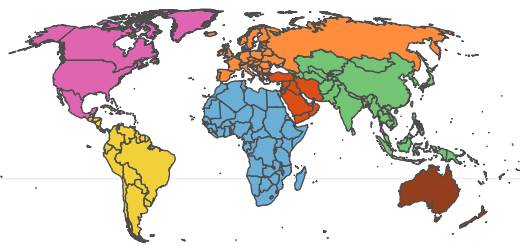

# Annual Fossil CO<sub>2</sub> Emissions by Continent

20 Gt  
CO<sub>2</sub>

Asia

15  
10  
5  
0

- North America
- Europe
- Middle East
- Africa
- South America
- Oceania

1960 1970 1980 1990 2000 2010 2023