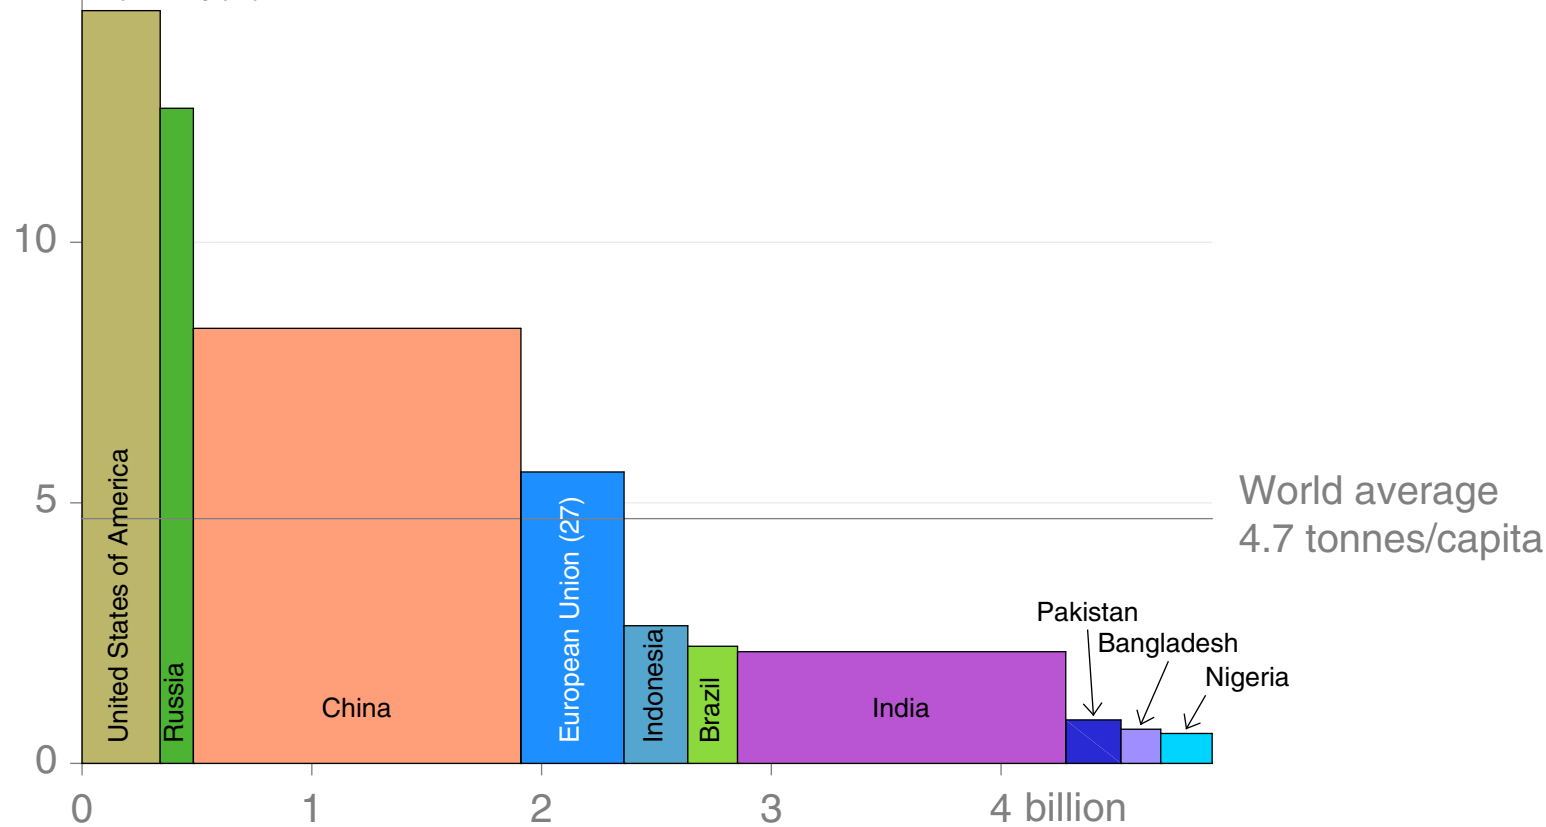

Fossil CO₂ Emissions Per Capita and Population

15 t CO₂

Top ten by population

World average
4.7 tonnes/capita