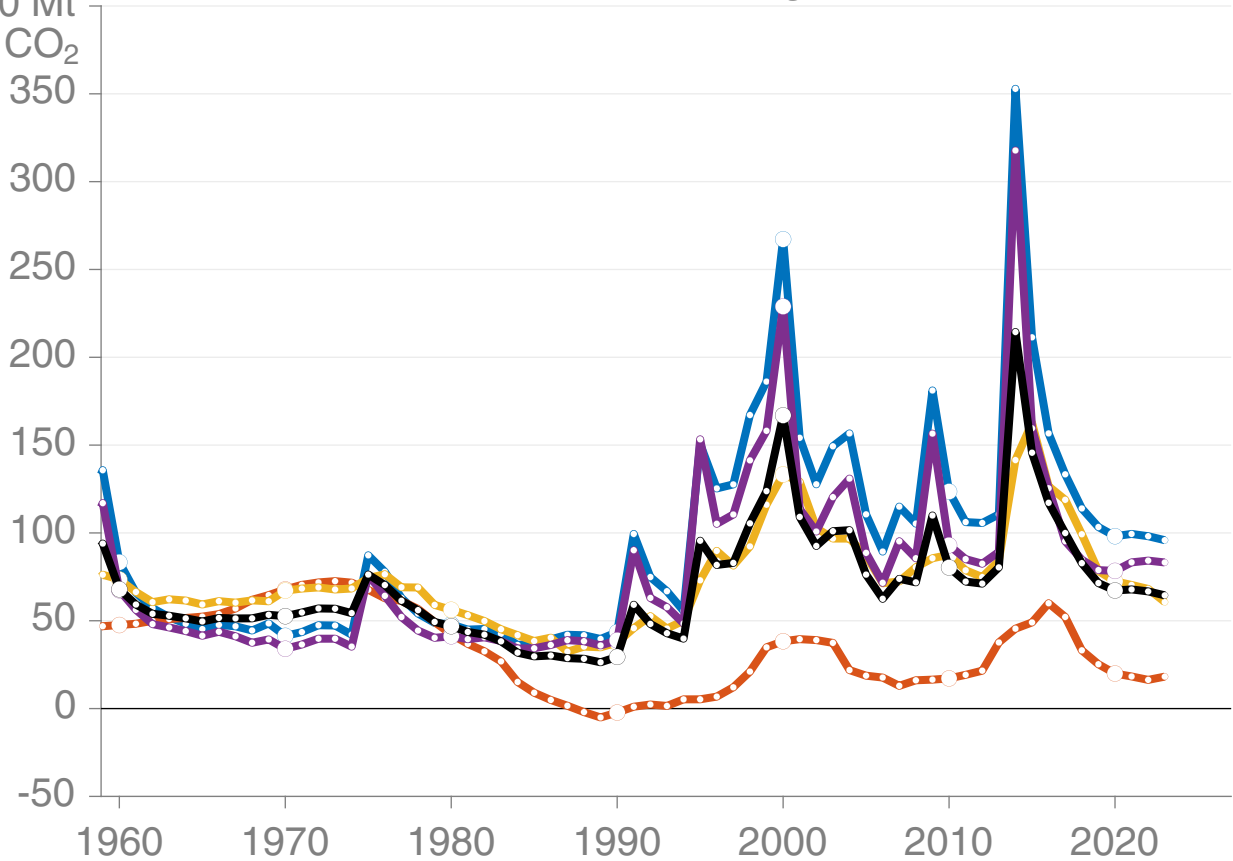

# Annual CO<sub>2</sub> fluxes from land-use change: Viet Nam

400 Mt  
CO<sub>2</sub>

- BLUE
- LUCE
- Mean
- OSCAR
- H&C2023