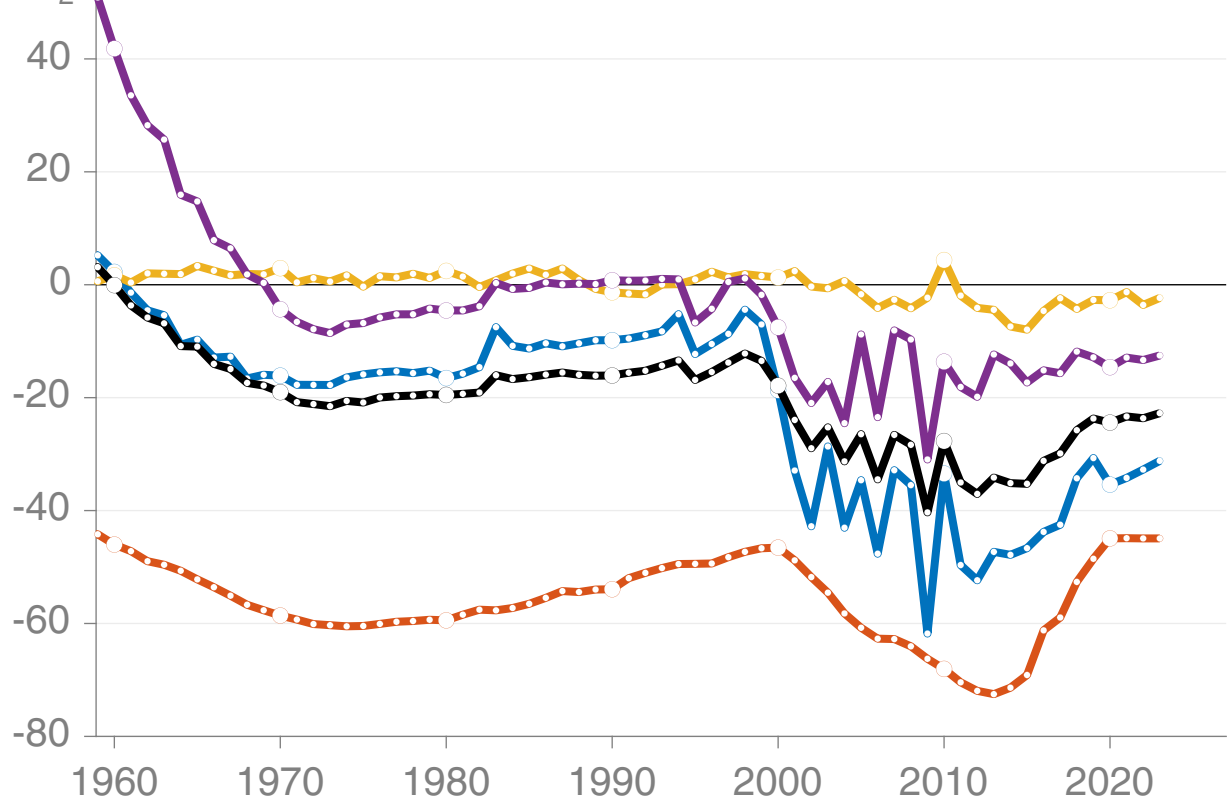

Annual CO₂ fluxes from land-use change: Poland

60 Mt
CO₂

Note: The wide spread of the models means we have lower confidence in the estimates

OSCAR
LUCE
Mean
BLUE
H&C2023