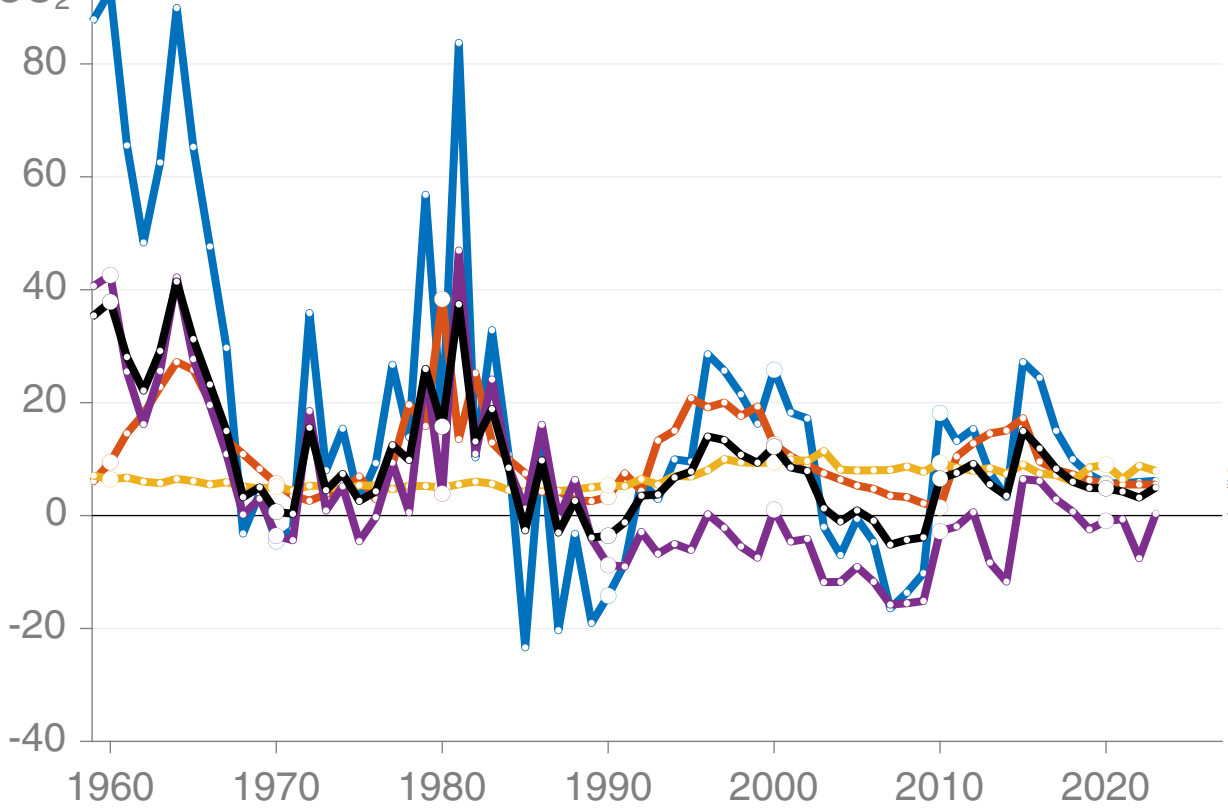

Annual CO₂ fluxes from land-use change: Pakistan

100 Mt
CO₂

Note: The wide spread of the models means we have lower confidence in the estimates

- OSCAR
- BLUE
- H&C2023
- Mean
- LUCE