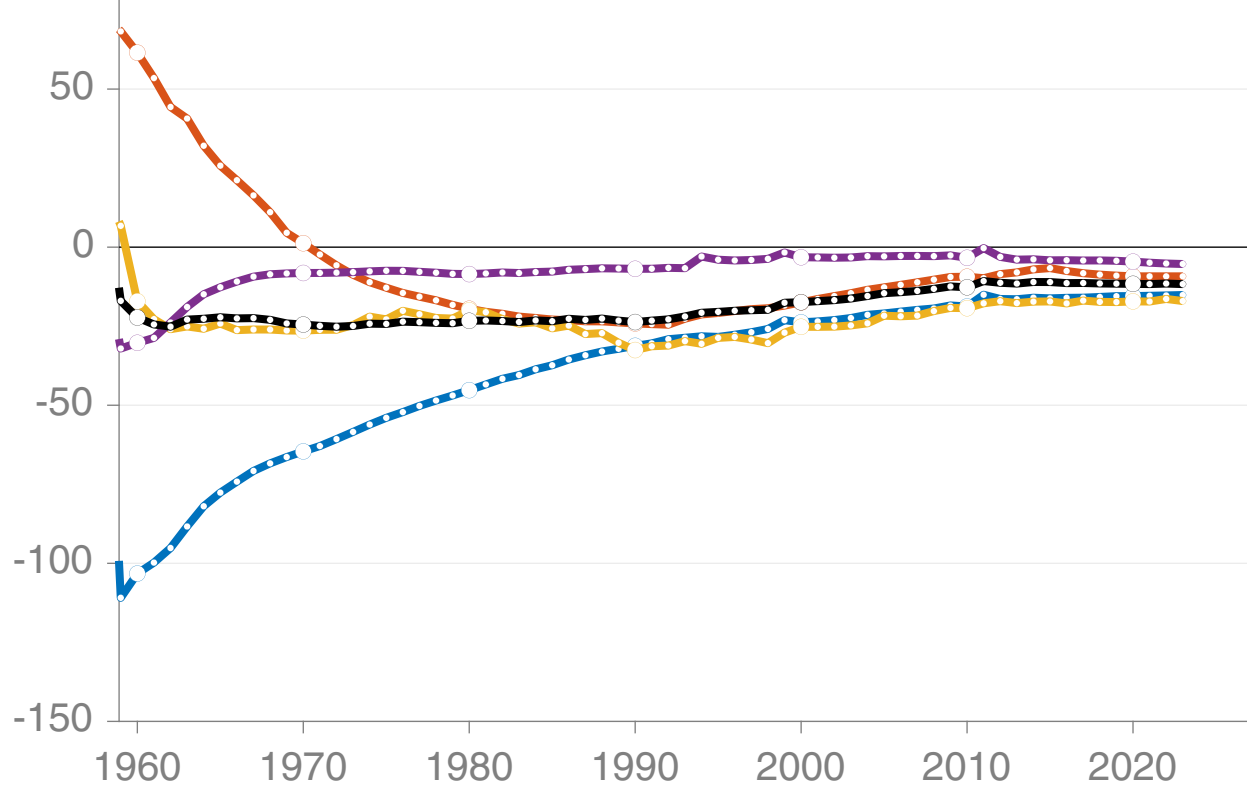

Annual CO₂ fluxes from land-use change: South Korea

100 Mt
CO₂

Note: The wide spread of the models means we have lower confidence in the estimates

- LUCE
- H&C2023
- Mean
- BLUE
- OSCAR