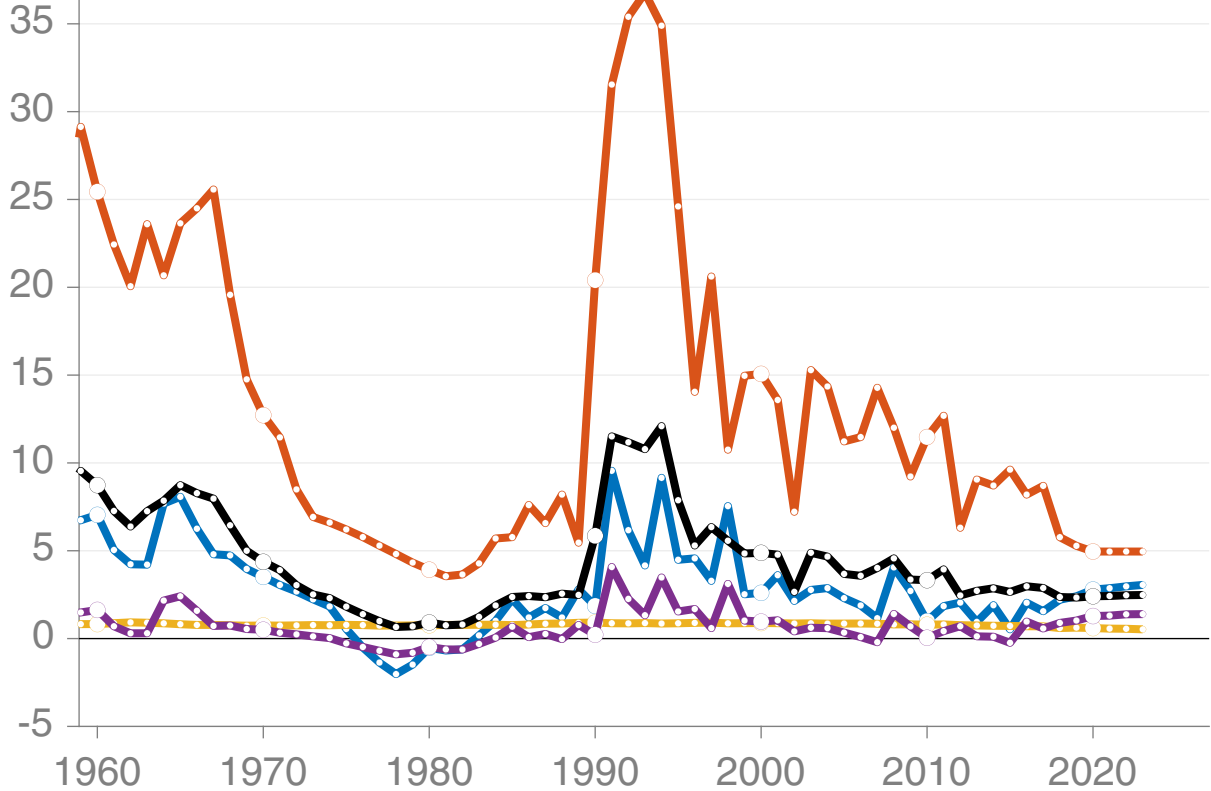

Annual CO₂ fluxes from land-use change: Egypt

40 Mt
CO₂

Note: The wide spread of the models means we have lower confidence in the estimates

- H&C2023
- BLUE
- Mean
- LUCE
- OSCAR