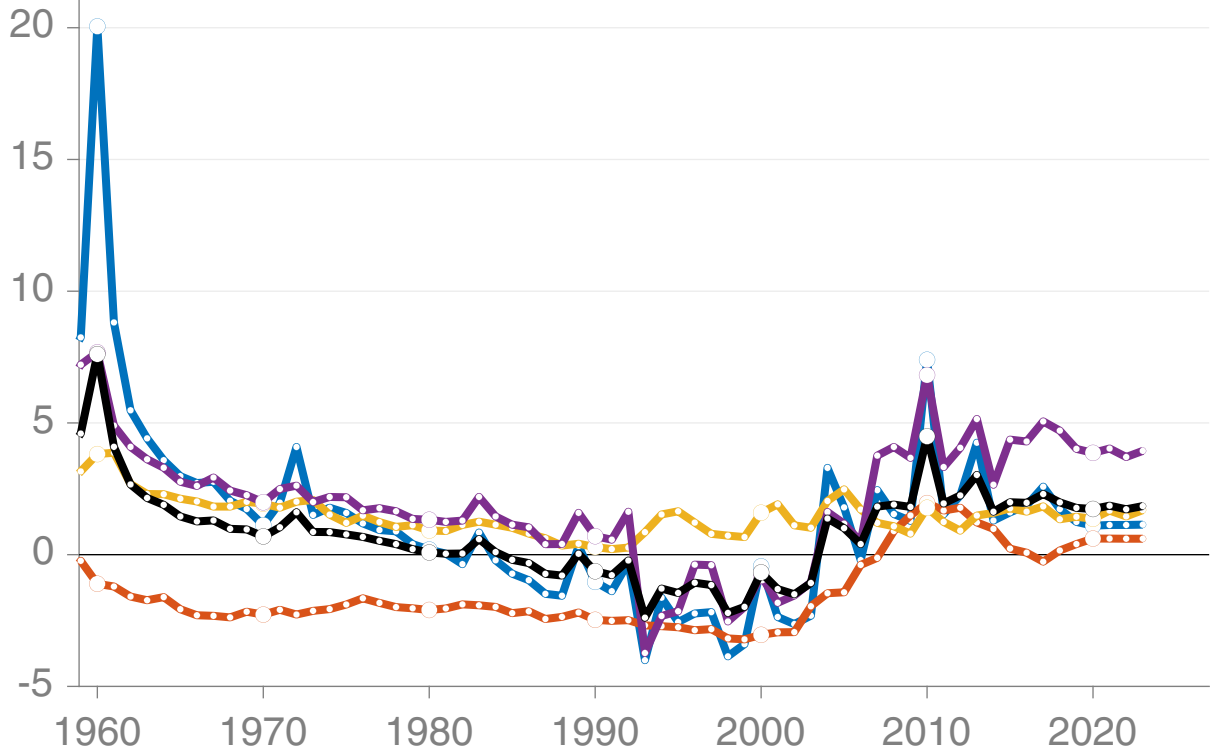

Annual CO₂ fluxes from land-use change: Denmark

25 Mt
CO₂

Note: The wide spread of the models means we have lower confidence in the estimates

- LUCE
- Mean
- OSCAR
- BLUE
- H&C2023