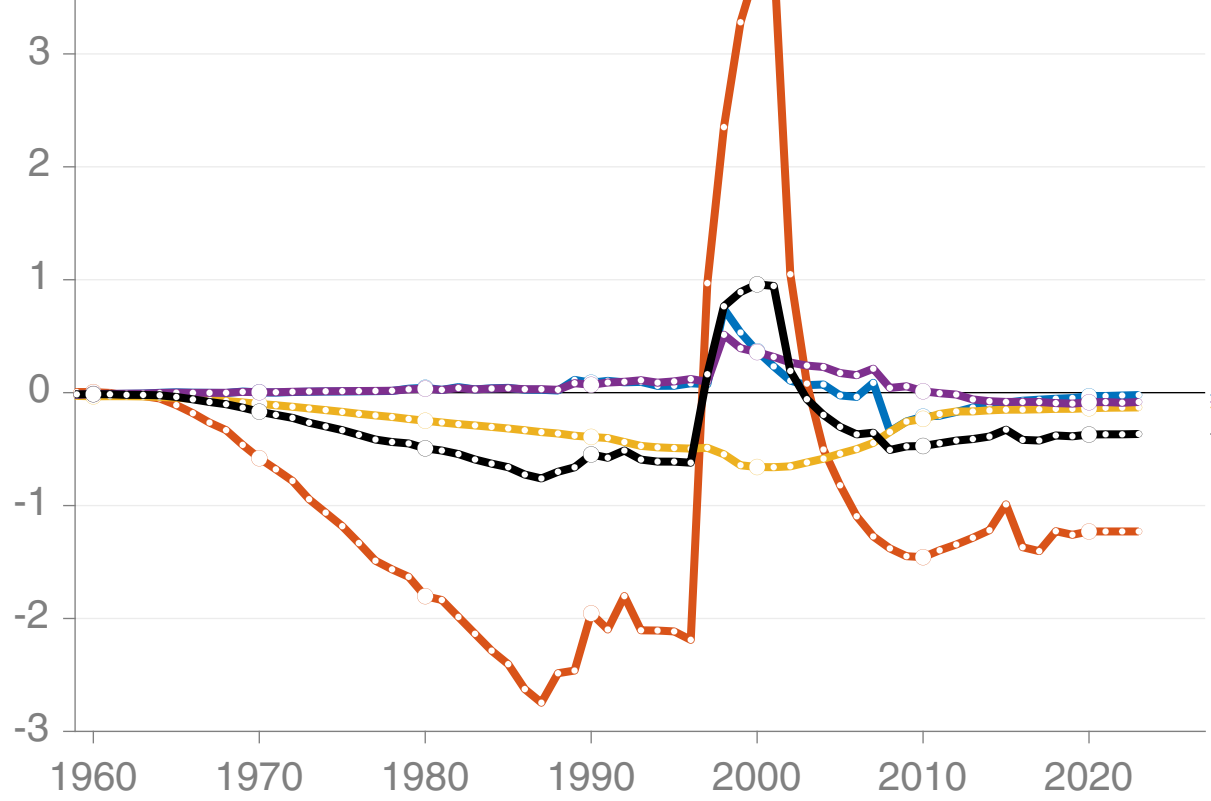

Annual CO₂ fluxes from land-use change: United Arab Emirates

4 Mt
CO₂

Note: The wide spread of the models means we have lower confidence in the estimates

- BLUE
- LUCE
- OSCAR
- Mean
- H&C2023