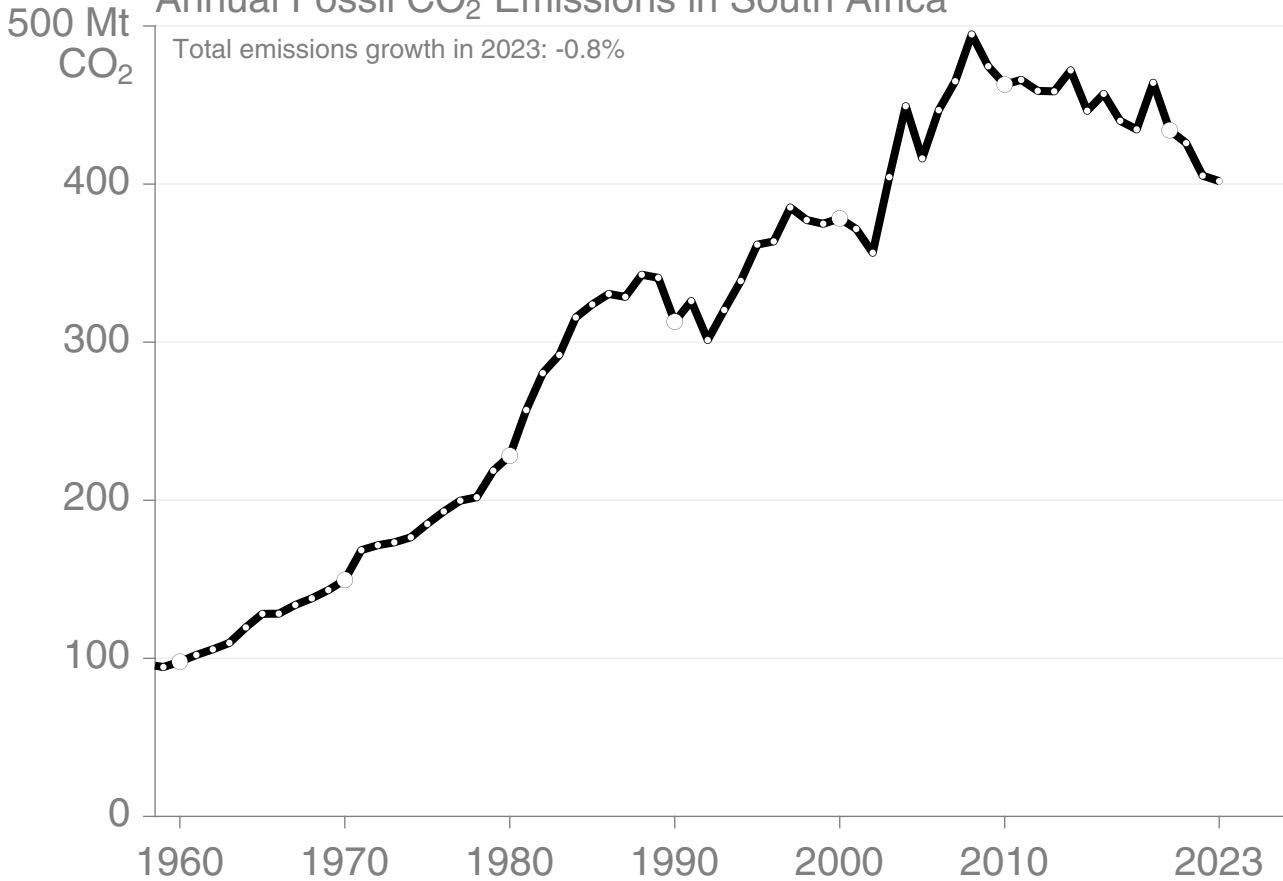

# Annual Fossil CO<sub>2</sub> Emissions in South Africa

Mt CO<sub>2</sub> in 2023  
Total 401.9 ▼ 0.8%