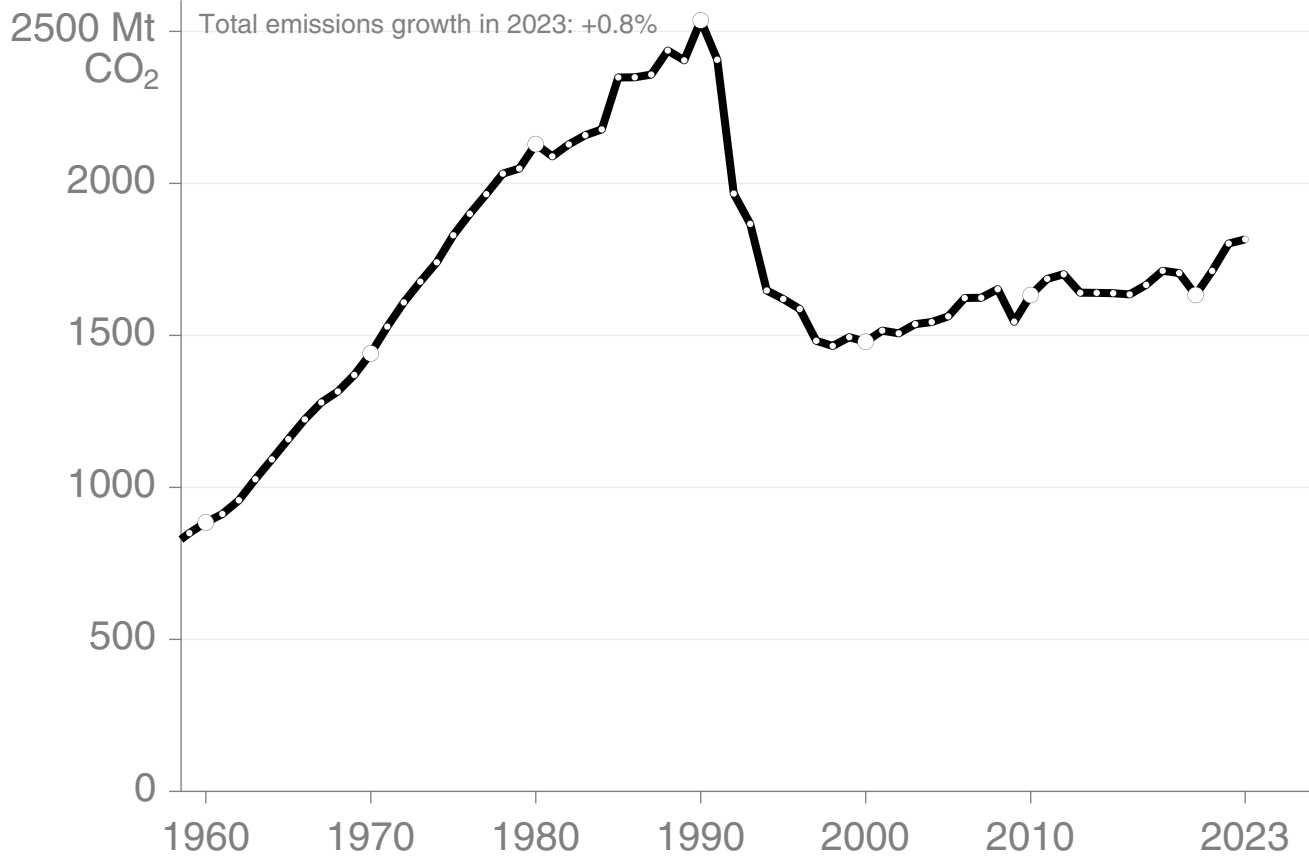

Annual Fossil CO₂ Emissions in Russia

Mt CO₂ in 2023
Total 1815.9 ▲ 0.8%