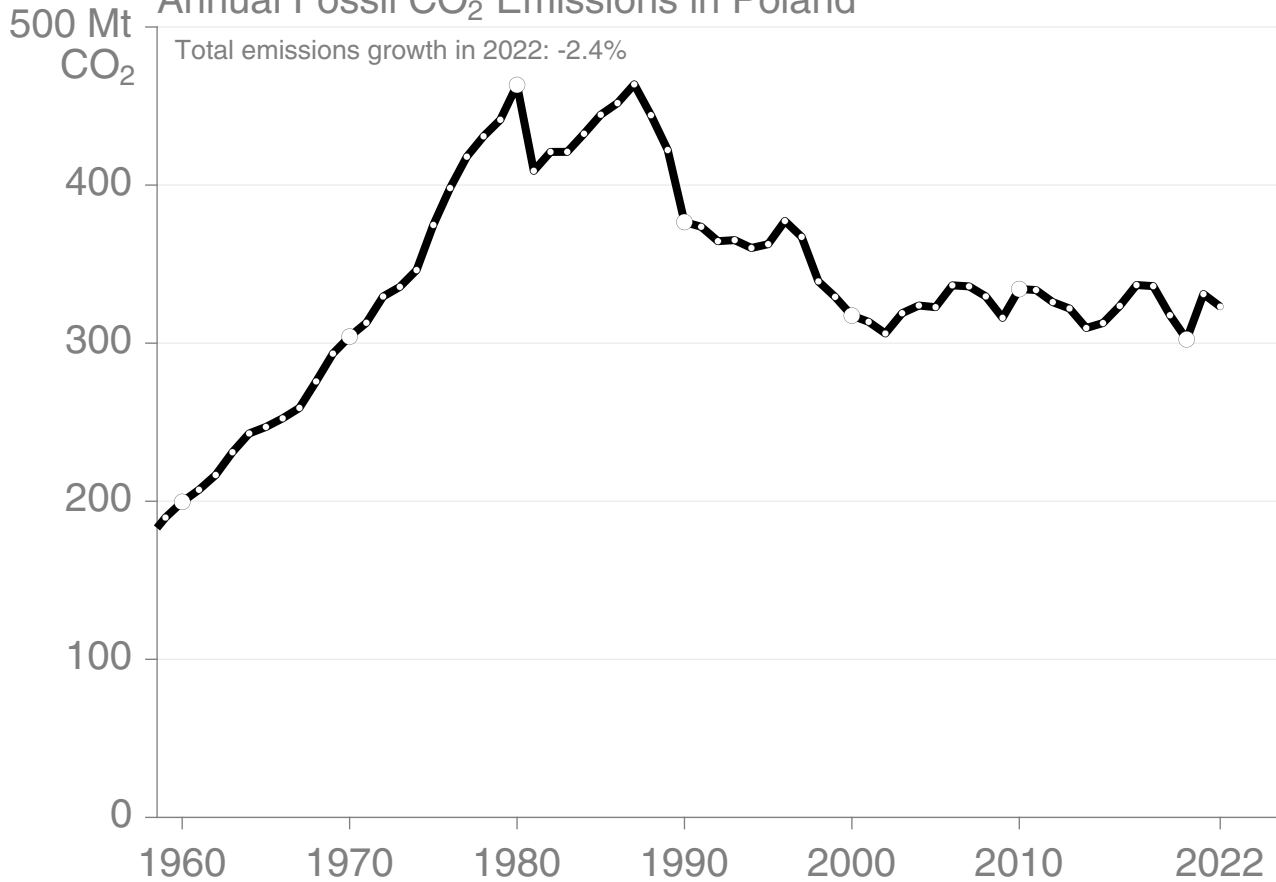

Annual Fossil CO₂ Emissions in Poland

Mt CO₂ in 2022
Total 323.1 ▼ 2.4%