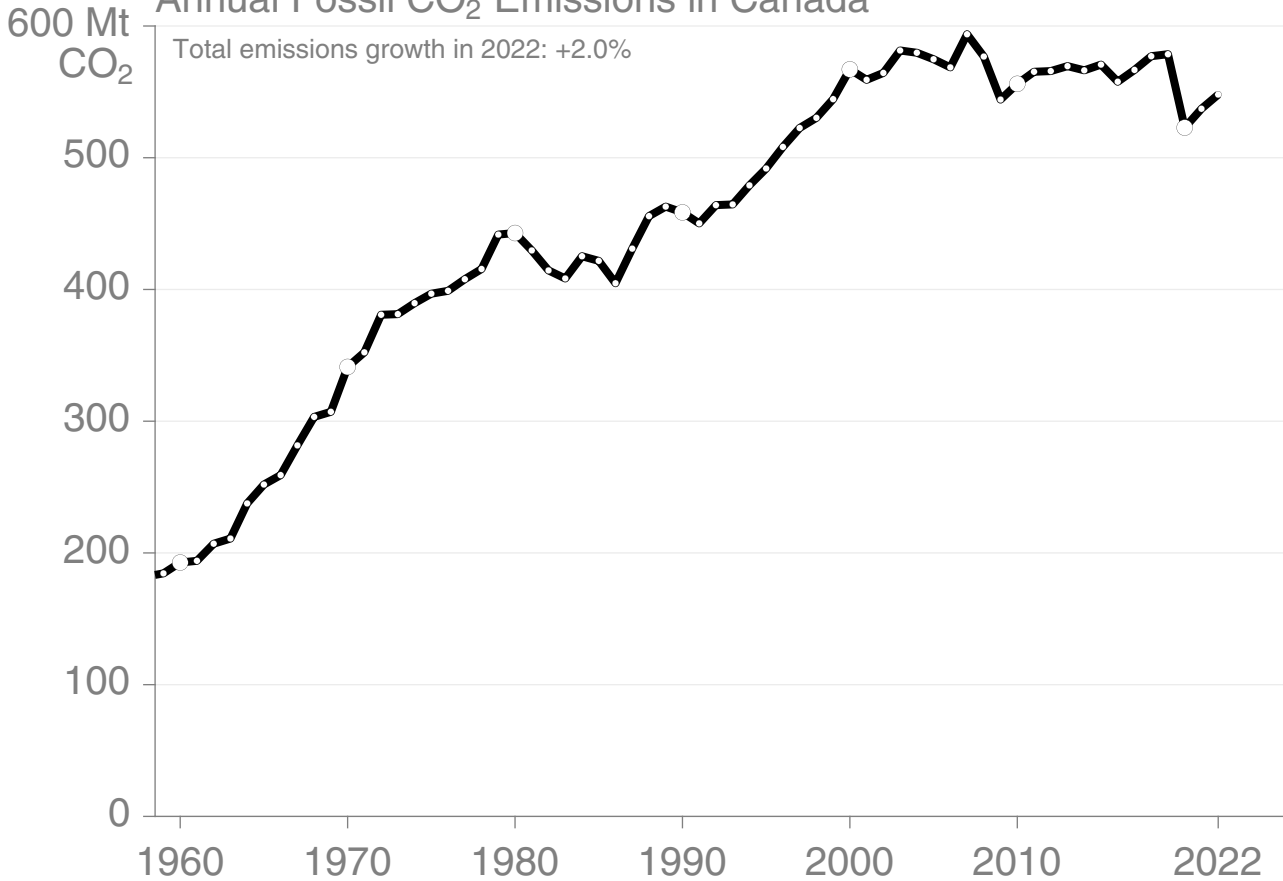

Annual Fossil CO₂ Emissions in Canada

Mt CO₂ in 2022
Total 547.9 ▲ 2.0%