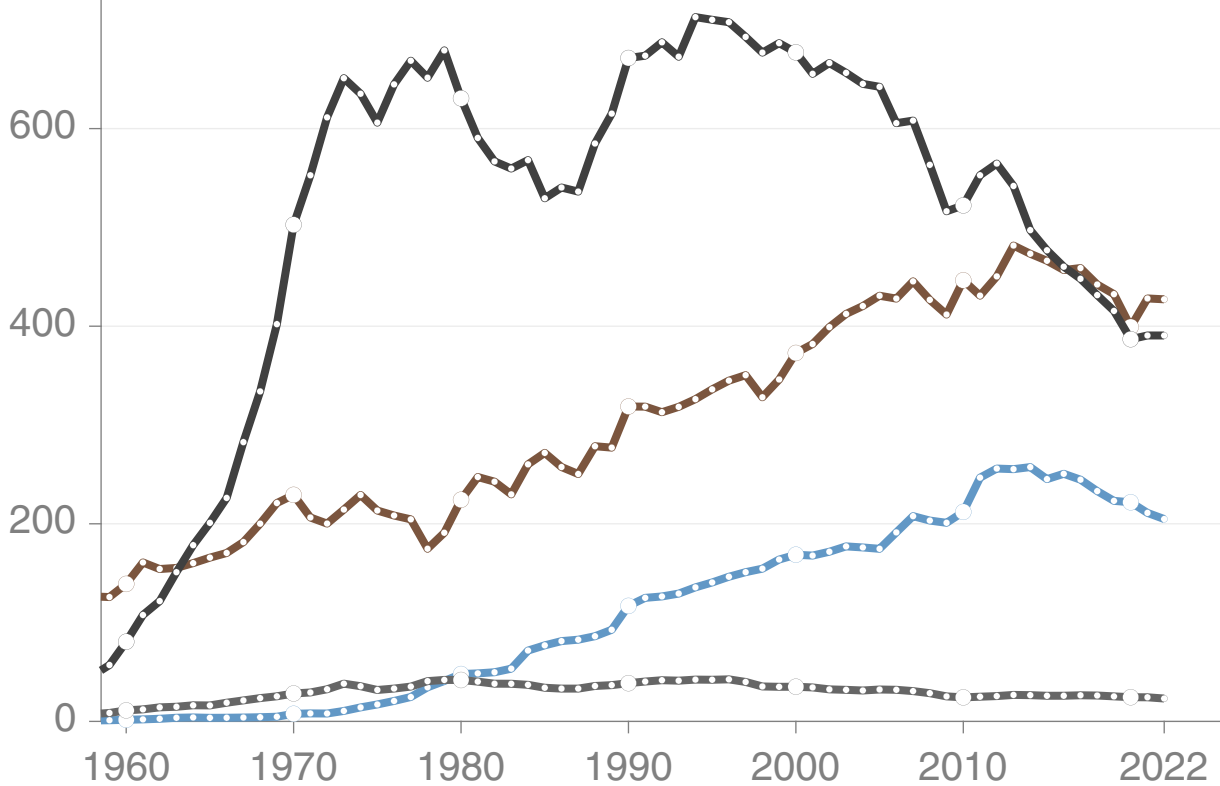

Annual Fossil CO₂ Emissions in Japan

800 Mt
CO₂

Total emissions growth in 2022: -0.8%

Mt CO₂ in 2022
Coal 427.2 ▼ 0.2%
Oil 390.6 — nc
Gas 204.8 ▼ 2.9%
Cement 23.2 ▼ 5.1%