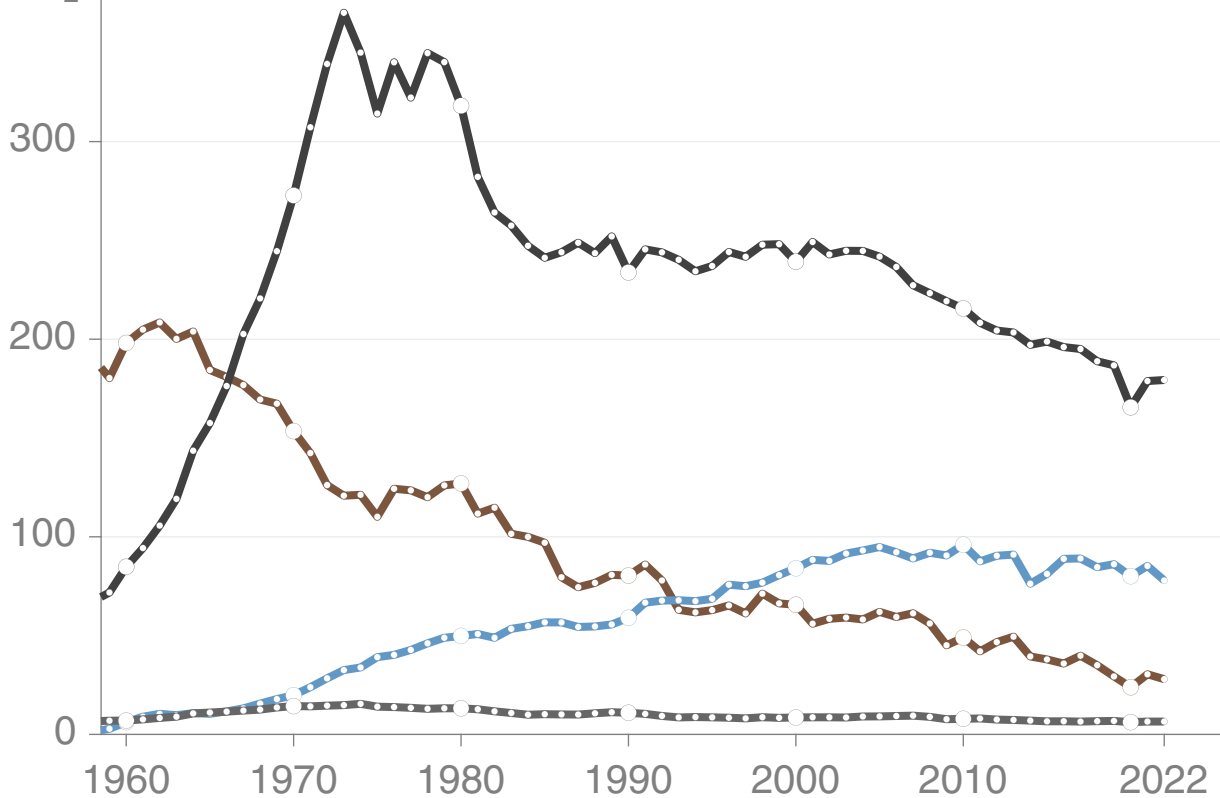

Annual Fossil CO₂ Emissions in France

400 Mt
CO₂

Total emissions growth in 2022: -3.0%

Mt CO₂ in 2022
Oil 179.3 ▲ 0.3%

Gas 77.9 ▼ 8.6%

Coal 28.0 ▼ 8.1%

Cement 6.5 — nc