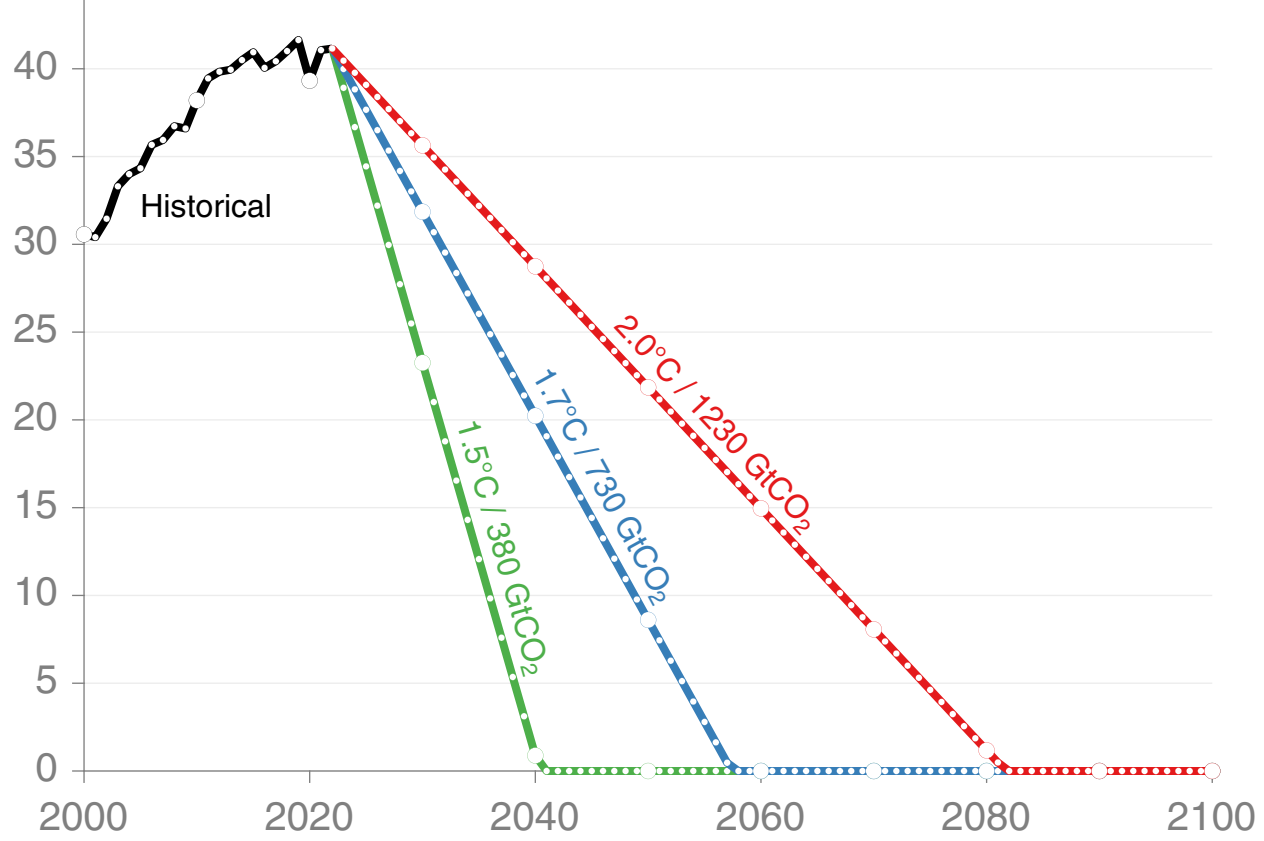

Global CO₂ pathways using IPCC AR6 Remaining Carbon Budgets

45 Gt CO₂

Historical