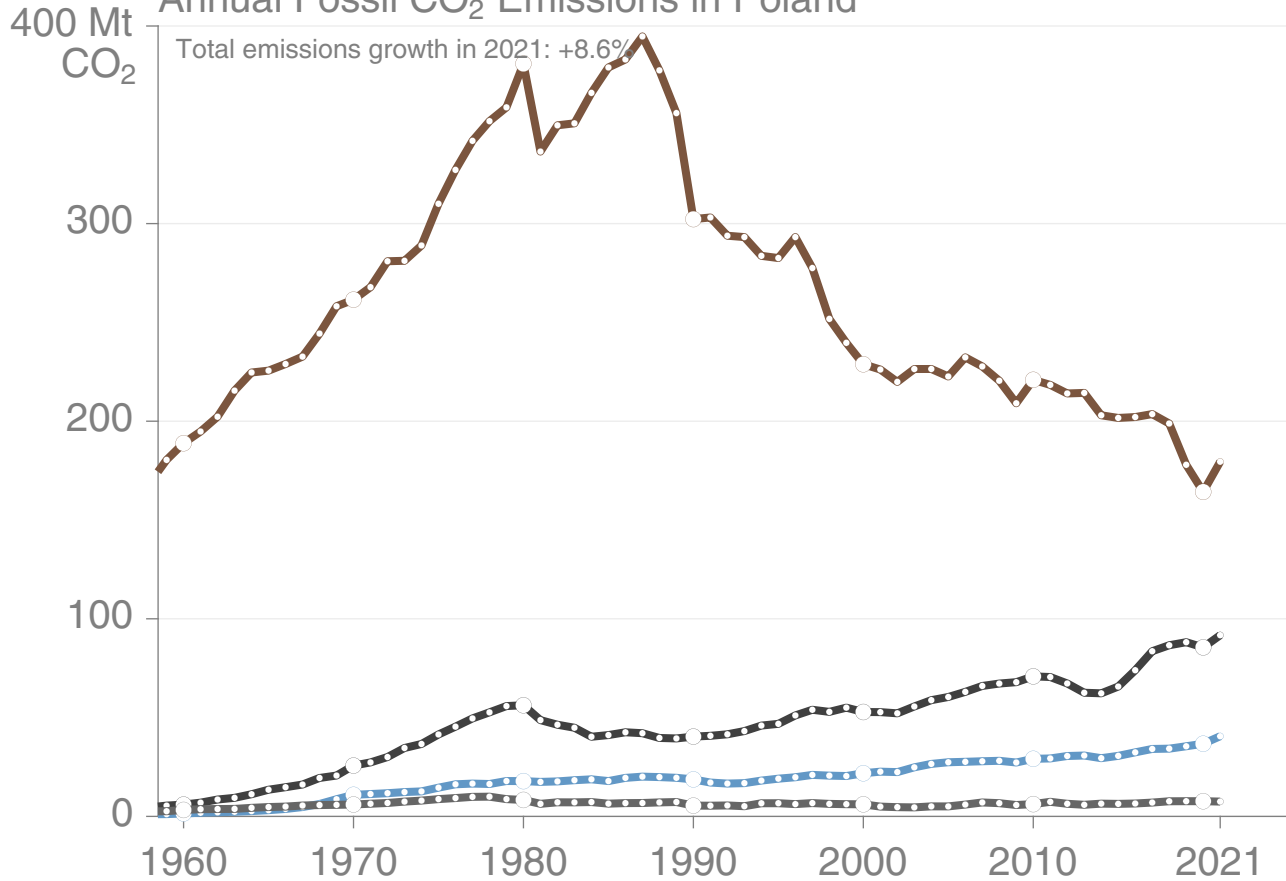

# Annual Fossil CO<sub>2</sub> Emissions in Poland

Mt CO<sub>2</sub> in 2021  
Coal 179.5 ▲ 9.6%  
Oil 91.7 ▲ 7.5%  
Gas 40.6 ▲ 10.7%  
Cement 7.5 ▼ 2.3%